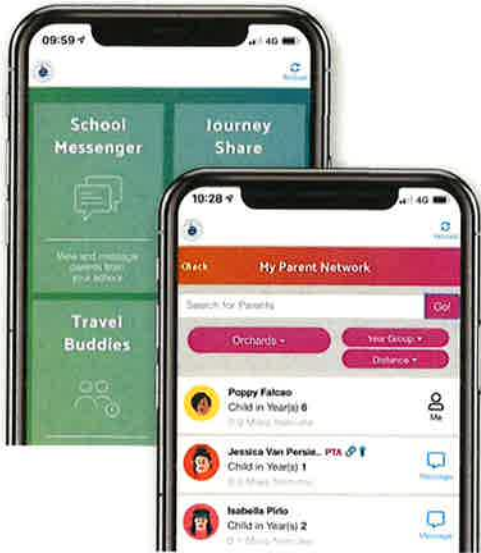

BRADON FOREST SCHOOL COMMUNITY & JOURNEYS APP

PARENT EDITION

We are delighted to have joined the **HomeRun App**. An innovative app that strengthens our school community and promotes sustainable journeys.

Connecting
Parents

Reducing Air Pollution
and CO2 Emissions

Improving
the School Run

KEY PARENT FEATURES

- **Live school notice board** - easily keep up to date with relevant information.
- **Message Bradon Forest parents** on a secure network without the need for sharing contact details.
- **Easily connect with nearby Bradon Forest parents**. Expand your school network, share journeys and more...

JOIN THE BRADON FOREST SCHOOL NETWORK

Just **click the registration link below** follow the set-up guide and **download** the HomeRun App.
It only takes a couple of minutes!

<https://user.homerun-app.com/welcome/bfs37263p/bfs>